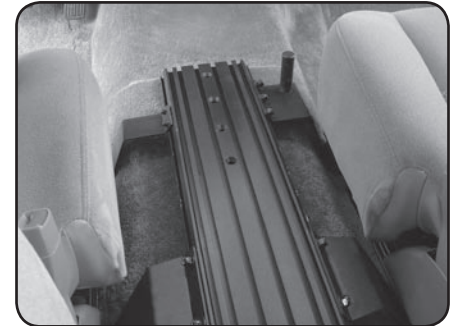

JOTTO DESK®

WWW.JOTTODESK.COM

'00+ TAHOE / SUBURBAN
SILVERADO / SIERRA
Retrofit Computer Mount - No Holes
425-5015

1 - Cable Dock® Desktop

Rotates 360° with ergonomic platform tilt. Two (2) nylon coated stainless steel cables secure notebook computer to desk. "One Hand" operation for removing and securing computer. Six (6) foam pads lift the computer off of the desktop providing shock absorption and air flow under computer.

2 - Articulated Swing Arm

Rotates 360° around stand and extends 13 3/8".

3 - Telescoping Rod

Extends desktop height. Travels inside of stand.

4 - Ratchet Handles

Secures swing arm position at elbow and stand.

5 - Stand

Stand attaches to base and houses telescoping rod.

6 - One Piece Mounting Base

3/16" gauge steel, one piece base designed to retrofit to floor plate.

7 - Floor Plate

Extruded aluminum allows for top down installation of console and accessories.

DETAILED INFORMATION

Cable Dock® Desktop:

10" x 12" x 1" ABS plastic desktop with 1/4" thick wall; 22" Cables, 6" square 11 gauge steel mounting plate; 5/8" Aluminum post connector

Articulated Swing Arm:

1" square x 13-3/8" solid aluminum; black anodized

Telescoping Rod:

7/8" x 10" steel with 5/8" turned swing arm rest

Stand:

1" x 10" 11 gauge steel, black; round stock

Height Variation:

21" to 25"

Base:

3/16" gauge master, one-piece base with tapped 7/8" mounting post

Floor Plate:

28" extruded aluminum floor plate w/ legs

HOW TO ORDER

No Holes Mount Complete

(Package includes: Desktop, Articulated Swing Arm, Telescoping Rod, Stand, Base & 28" Floor Plate)

Model No. 425-5015

'00+ Tahoe / Suburban / Silverado / Sierra

Base Only

Model No. 425-2585

'00+ Tahoe / Suburban / Silverado / Sierra

Jotto Desk® is a patented product and registered trademark of Assembled Products™ Corp.
Model pricing and specifications subject to change without prior oral or published notice.
425-5015SS 040908

jottodesk.com
toll free 1.877.455.6886