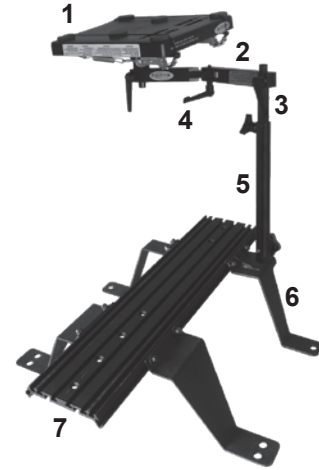

JOTTO DESK®

WWW.JOTTODESK.COM

'00+ TAHOE / SUBURBAN
SILVERADO / SIERRA
Retrofit Computer Mount - No Holes
425-5015

1 - Cable Dock® Desktop

Rotates 360° with ergonomic platform tilt. Two (2) nylon coated stainless steel cables secure notebook computer to desk. "One Hand" operation for removing and securing computer. Six (6) foam pads lift the computer off of the desktop providing shock absorption and air flow under computer.

2 - Articulated Swing Arm

Rotates 360° around stand and extends 13 3/8".

3 - Telescoping Rod

Extends desktop height. Travels inside of stand.

4 - Ratchet Handles

Secures swing arm position at elbow and stand.

5 - Stand

Stand attaches to base and houses telescoping rod.

6 - One Piece Mounting Base

3/16" gauge steel, one piece base designed to retrofit to floor plate.

7 - Floor Plate

Extruded aluminum allows for top down installation of console and accessories.

DETAILED INFORMATION

Cable Dock® Desktop:

10" x 12" x 1" ABS plastic desktop with 1/4" thick wall; 22" Cables, 6" square 11 gauge steel mounting plate; 5/8" Aluminum post connector

Articulated Swing Arm:

1" square x 13-3/8" solid aluminum; black anodized

Telescoping Rod:

7/8" x 10" steel with 5/8" turned swing arm rest

Stand:

1" x 10" 11 gauge steel, black; round stock

Height Variation:

21" to 25"

Base:

3/16" gauge master, one-piece base with tapped 7/8" mounting post

Floor Plate:

28" extruded aluminum floor plate w/ legs

HOW TO ORDER

No Holes Mount Complete

(Package includes: Desktop, Articulated Swing Arm, Telescoping Rod, Stand, Base & 28" Floor Plate)

Model No. 425-5015

'00+ Tahoe / Suburban / Silverado / Sierra

Base Only

Model No. 425-2585

'00+ Tahoe / Suburban / Silverado / Sierra

Jotto Desk® is a patented product and registered trademark of Assembled Products™ Corp.
Model pricing and specifications subject to change without prior oral or published notice.
425-5015SS 040908

jottodesk.com
toll free 1.877.455.6886