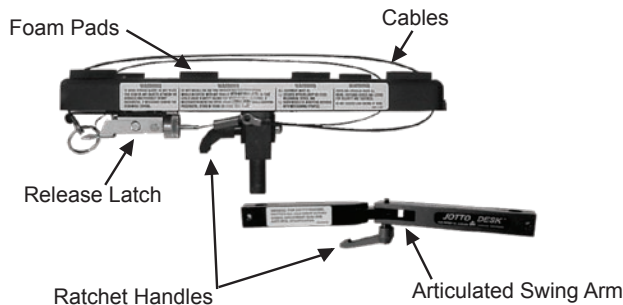

WHY THE CABLE-DOCK® DESKTOP?

DETAILED INFORMATION

ABS Cable Dock® Desktop:

10" x 12" x 1" ABS plastic desktop with 1/4" thick wall; 22" Cables, 6" square 11 gauge steel mounting plate; 5/8" Aluminum post connector

Swing Arm:

Telescoping Rod:

Stand:

Height Variation:

Base Mount:

Weight:

1" square x 13-3/8" solid aluminum; black anodized

7/8" x 12" steel with 5/8" turned swing arm rest

1" x 10" 11 gauge steel, black; round stock

22.5" to 27"

3/16" gauge master, one-piece base with tapped 7/8" mounting post

16.03 lbs

HOW TO ORDER

No Holes Mount Complete

(Package includes: Desktop, Articulated Swing Arm, Telescoping Rod, Stand & Base)

Model No. 425-5117

'00+ Chevy Tahoe / Suburban / Silverado / GMC Sierra

Base Only

Model No. 425-3243

'00+ Chevy Tahoe / Suburban / Silverado / GMC Sierra

jottodesk.com
toll free 1.877.455.6886

Jotto Desk® is a patented product and registered trademark of Assembled Products™ Corp.
Model pricing and specifications subject to change without prior oral or published notice. Form5117 011608