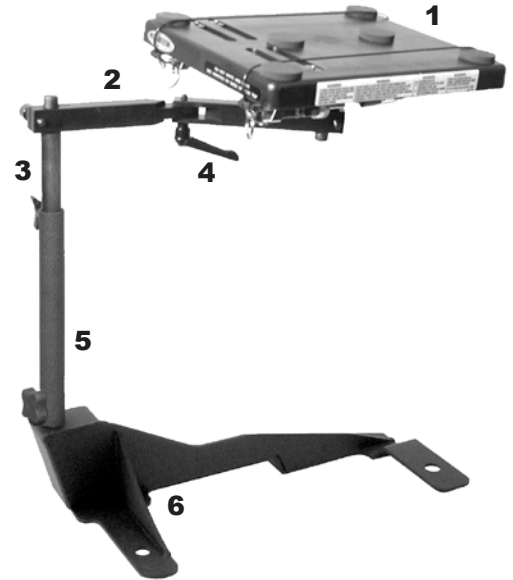

JOTTO DESK®

WWW.JOTTODESK.COM

'00+ CHEVY TAHOE / SUBURBAN SILVERADO / GMC SIERRA

Computer Mount - No Holes

425-5117

1 - ABS Cable Dock® Desktop

Rotates 360° with ergonomic platform tilt. Two (2) nylon coated stainless steel cables secure notebook computer to desk. "One Hand" operation for removing and securing computer. Six (6) foam pads lift the computer off of the desktop providing shock absorption and air flow under computer.

2 - Articulated Swing Arm

Rotates 360° around stand and extends 13 3/8". Ratchet Handles secure swing arm in position at elbow and stand.

3 - Telescoping Rod

Extends desktop height. Travels inside of stand.

4 - Ratchet Handles

Secures swing arm positioning and allows for 360° swing arm rotation.

5 - Stand

Stand attaches to base and houses Telescoping Rod.

6 - One Piece Mounting Base

3/16" gauge steel, one-piece base design increases overall sturdiness and frees up leg room.

WHY THE CABLE-DOCK® DESKTOP?

DETAILED INFORMATION

ABS Cable Dock® Desktop:

10" x 12" x 1" ABS plastic desktop with 1/4" thick wall; 22" Cables, 6" square 11 gauge steel mounting plate; 5/8" Aluminum post connector