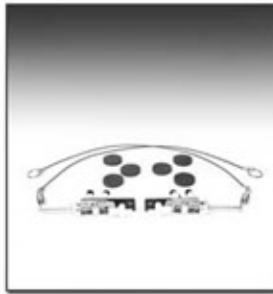

PDA HOLDER
Model 1308

Conveniently mounts your Palm Pilot™ or other PDA system to the Desktop. Must be used with Sidesaddle.

CABLE-DOCK® LITTLELITE
Model 2490

12" flexible neck with blue filtered LED light and rheostat to adjust brightness. Three foot power cord plugs into cigarette lighter or USB port.

TELESCOPING RODS

8" Rod Model 1487
10" Rod Model 1136
12" Rod Model 1270

PIVOTING SIDESADDLE
Model 5225

Used to secure phone or palm holder to right side of desktop. The Pivoting Sidesaddle pivots independent of desktop angle.

STATIONARY SIDESADDLE
Model 5224

Used to secure phone or palm holder to right side of desktop.

BRACE KIT
Model 5238

The Brace Kit attaches to the stand providing additional support. It can be adjusted in length and mounts on flat, vertical or angled surfaces.