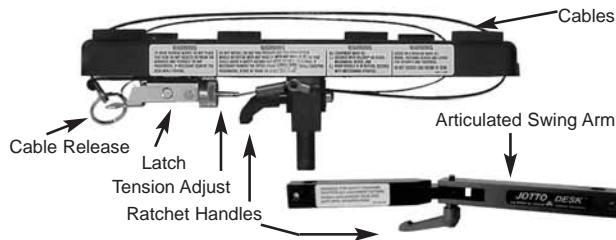

2006+ DODGE CHARGER Computer Mount - Console

1 - ABS Cable Dock® Desktop

Rotates 360° with ergonomic platform tilt. Two (2) nylon coated stainless steel cables secure notebook computer to desk. "One Hand" operation for removing and securing computer. Six (6) foam pads lift the computer off of the desktop providing shock absorption and air flow under computer.

2 - Swing Arm

Rotates 360° around stand. Ratchet Handle secure swing arm in position.

3 - Ratchet Handles

Secures swing arm positioning and allows for 360° swing arm rotation.

4 - One Piece Mounting Base

3/16" gauge steel, one-piece base design increases overall sturdiness.

WHY THE CABLE-DOCK® DESKTOP?

The Cable-Dock is a patented, truly innovative and proven method for effectively securing a laptop computer for mobile professionals. We believe the Cable-Dock is the best way to secure a laptop because: