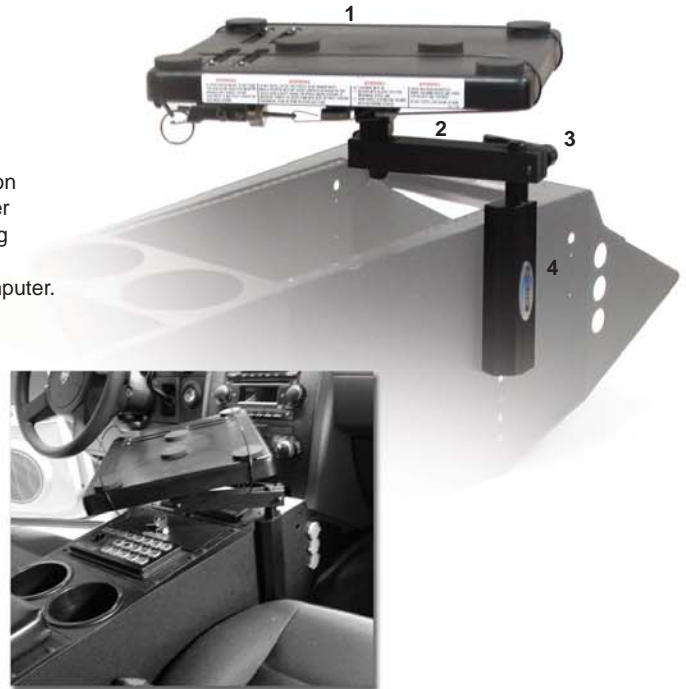

2006+ DODGE CHARGER Computer Mount - Console

1 - ABS Cable Dock® Desktop

Rotates 360° with ergonomic platform tilt. Two (2) nylon coated stainless steel cables secure notebook computer to desk. "One Hand" operation for removing and securing computer. Six (6) foam pads lift the computer off of the desktop providing shock absorption and air flow under computer.

2 - Swing Arm

Rotates 360° around stand. Ratchet Handle secure swing arm in position.

3 - Ratchet Handles

Secures swing arm positioning and allows for 360° swing arm rotation.

4 - One Piece Mounting Base

3/16" gauge steel, one-piece base design increases overall sturdiness.

WHY THE CABLE-DOCK® DESKTOP?

The Cable-Dock is a patented, truly innovative and proven method for effectively securing a laptop computer for mobile professionals. We believe the Cable-Dock is the best way to secure a laptop because:

DETAILED INFORMATION

- ABS Cable Dock® Desktop:** 10" x 12" x 1" ABS plastic desktop with 1/4" thick wall; 22" Cables, 6" square 11 gauge steel mounting plate; 5/8" Aluminum post connector
- Swing Arm:** 1" square x 6.75" solid aluminum; black anodized
- Height Variation:** Adjustable to desired height
- Base Mount:** 3/16" gauge master, one-piece base with tapped 7/8" mounting post
- Shipped Weight:** 6 lbs.